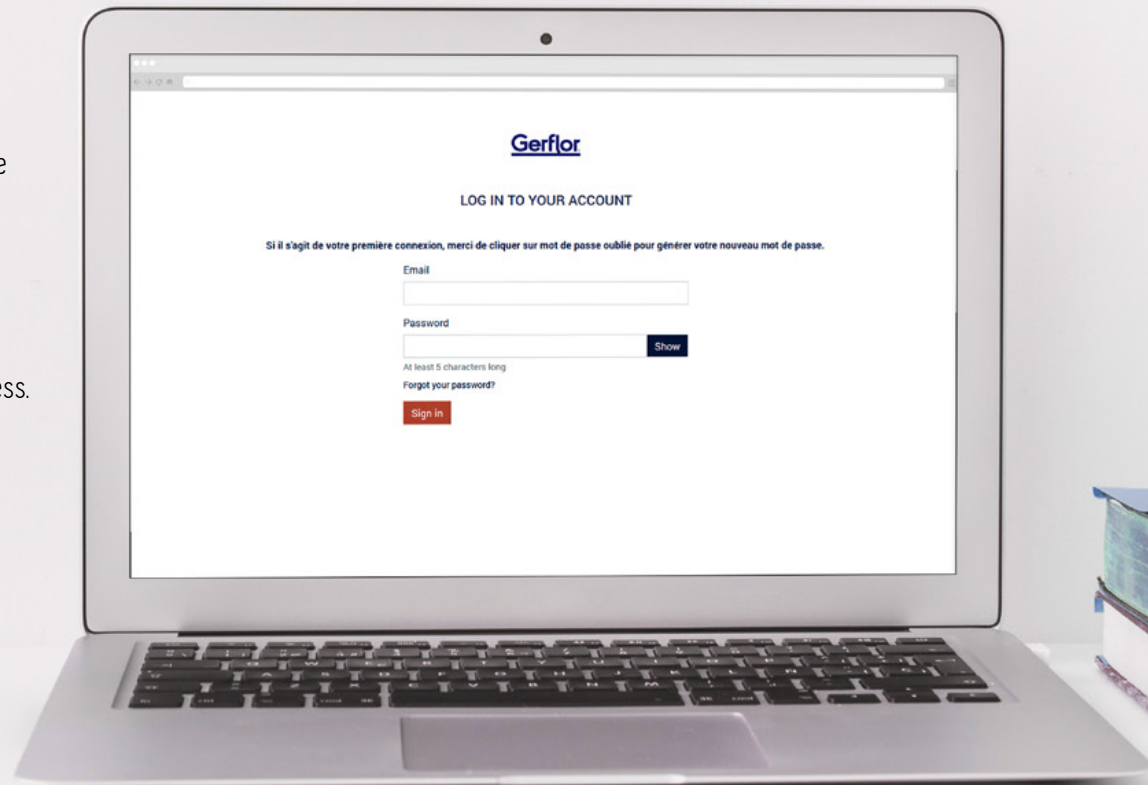

ONLINE USER GUIDE

GROUPE
FULL ACE

Gerflor[®]
theflooringgroup

HOW TO CONNECT?

1. GO TO THE LOGIN PAGE

To access the online store, enter <https://gerflorgifts.com> in your browser's bar.

2. ENTER YOUR LOGIN AND PASSWORD

For your first login, do the «Forgot your password» procedure and click on the LOGIN button.

PLEASE NOTE:

- 1 unique username and password.
- If you forget your password, you can click on the link «Forgot your password» and then enter your email address. You will be sent an email with a temporary link to reset your password.